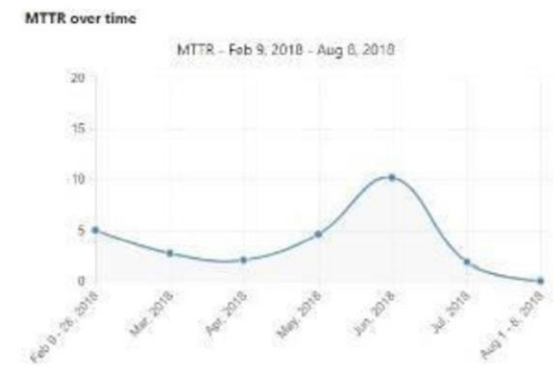

DASHBOARD AND REPORTING

- Live Machine Status
- Maintenance Calendar
- MTTR Tracking
- MTBF Tracking
- Maintenance History
- Asset History Report
- Email / SMS / WhatsApp alerts